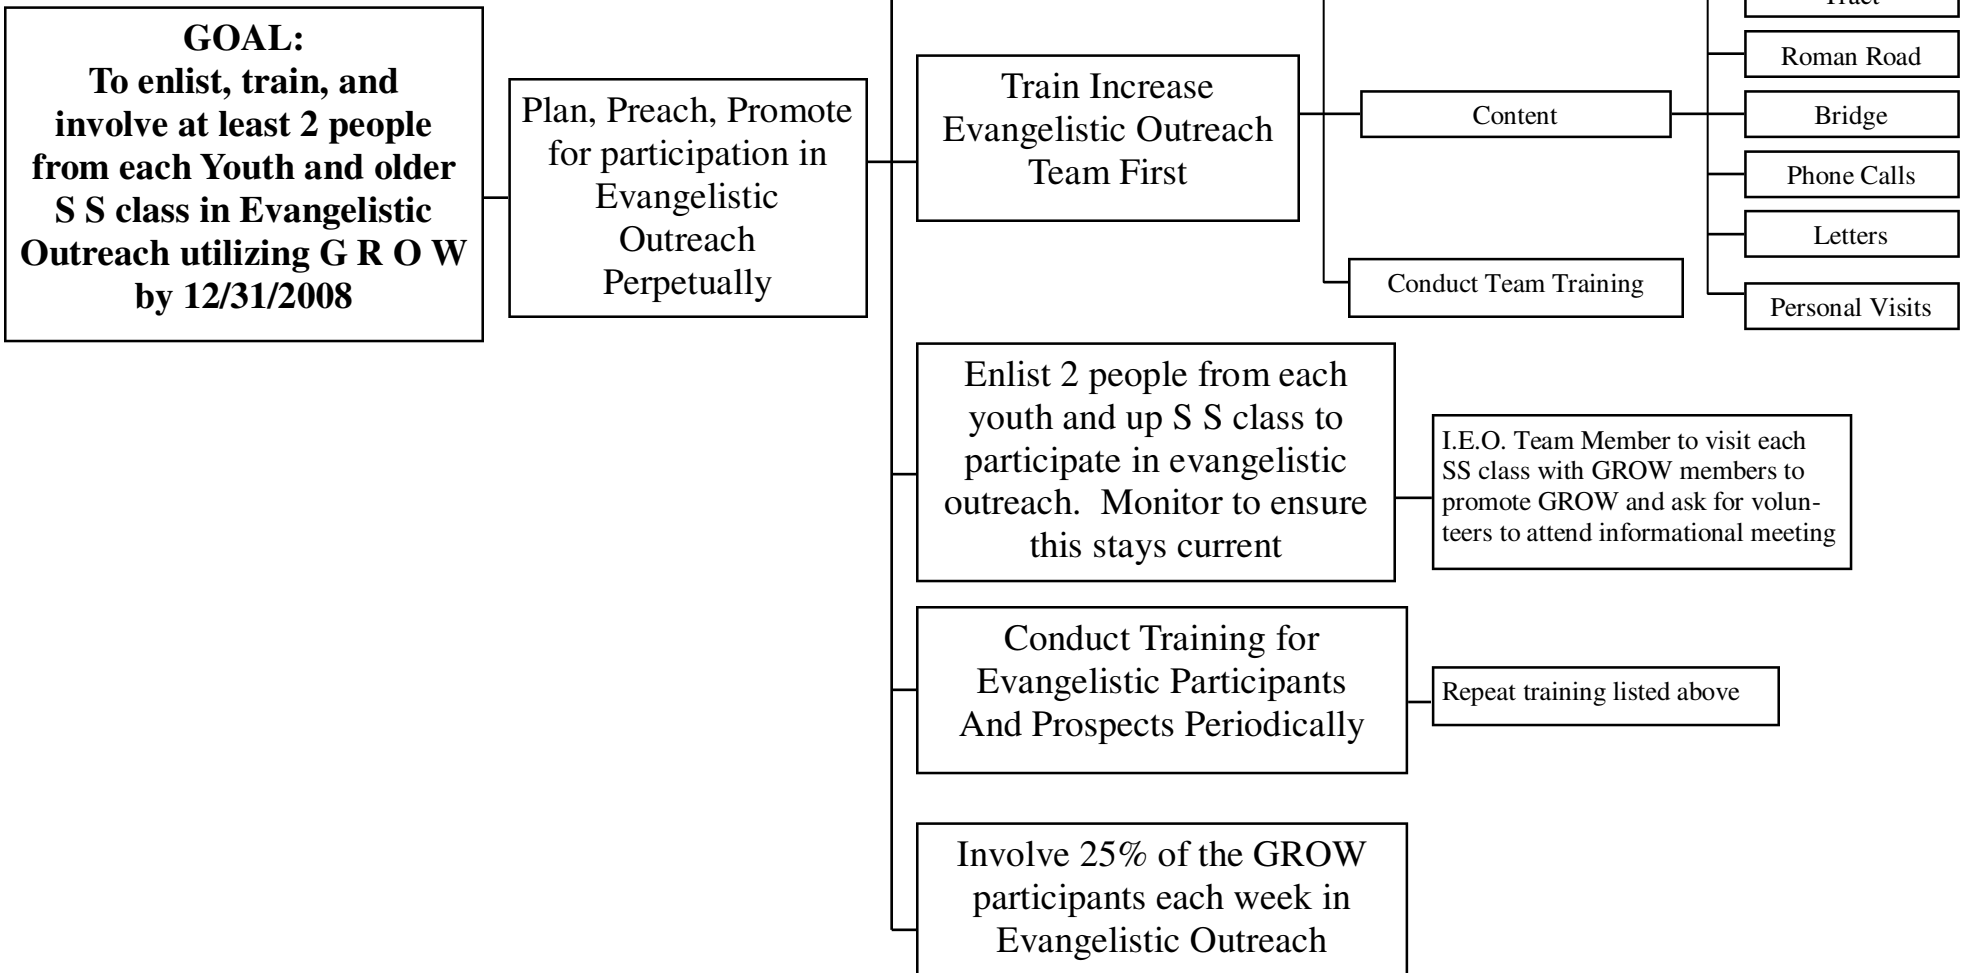

Grow Sunday School

Increase Evangelistic Outreach

Enhance Discipleship

GOAL:
 Establish an ongoing mentoring type transformational discipleship ministry for new and maturing believers by 3/31/09

Expand Facilities Team

**GOAL:
Long Term Facility
Expansion to deal
with space
limitations
12-31-2010**

**Produce a
comprehensive
plan to
expand church
facilities
by 12/31/07**

**Enlist Prayer
Support**

Expand Facilities Team Pray regularly to seek God's will

Expand Facilities Team Lead Church to pray regularly and seek God's will

**Seek
Professional Help**

Meet With Architect

Meet with Capital Fund Raising Consultant

Meet with local code enforcement

**Formulate the
plan**

**Get
Approval of
Church**

Present Proposal to Church

One week later: conduct Town Hall meeting

Two weeks later: Vote

**Execute
The
Plan**