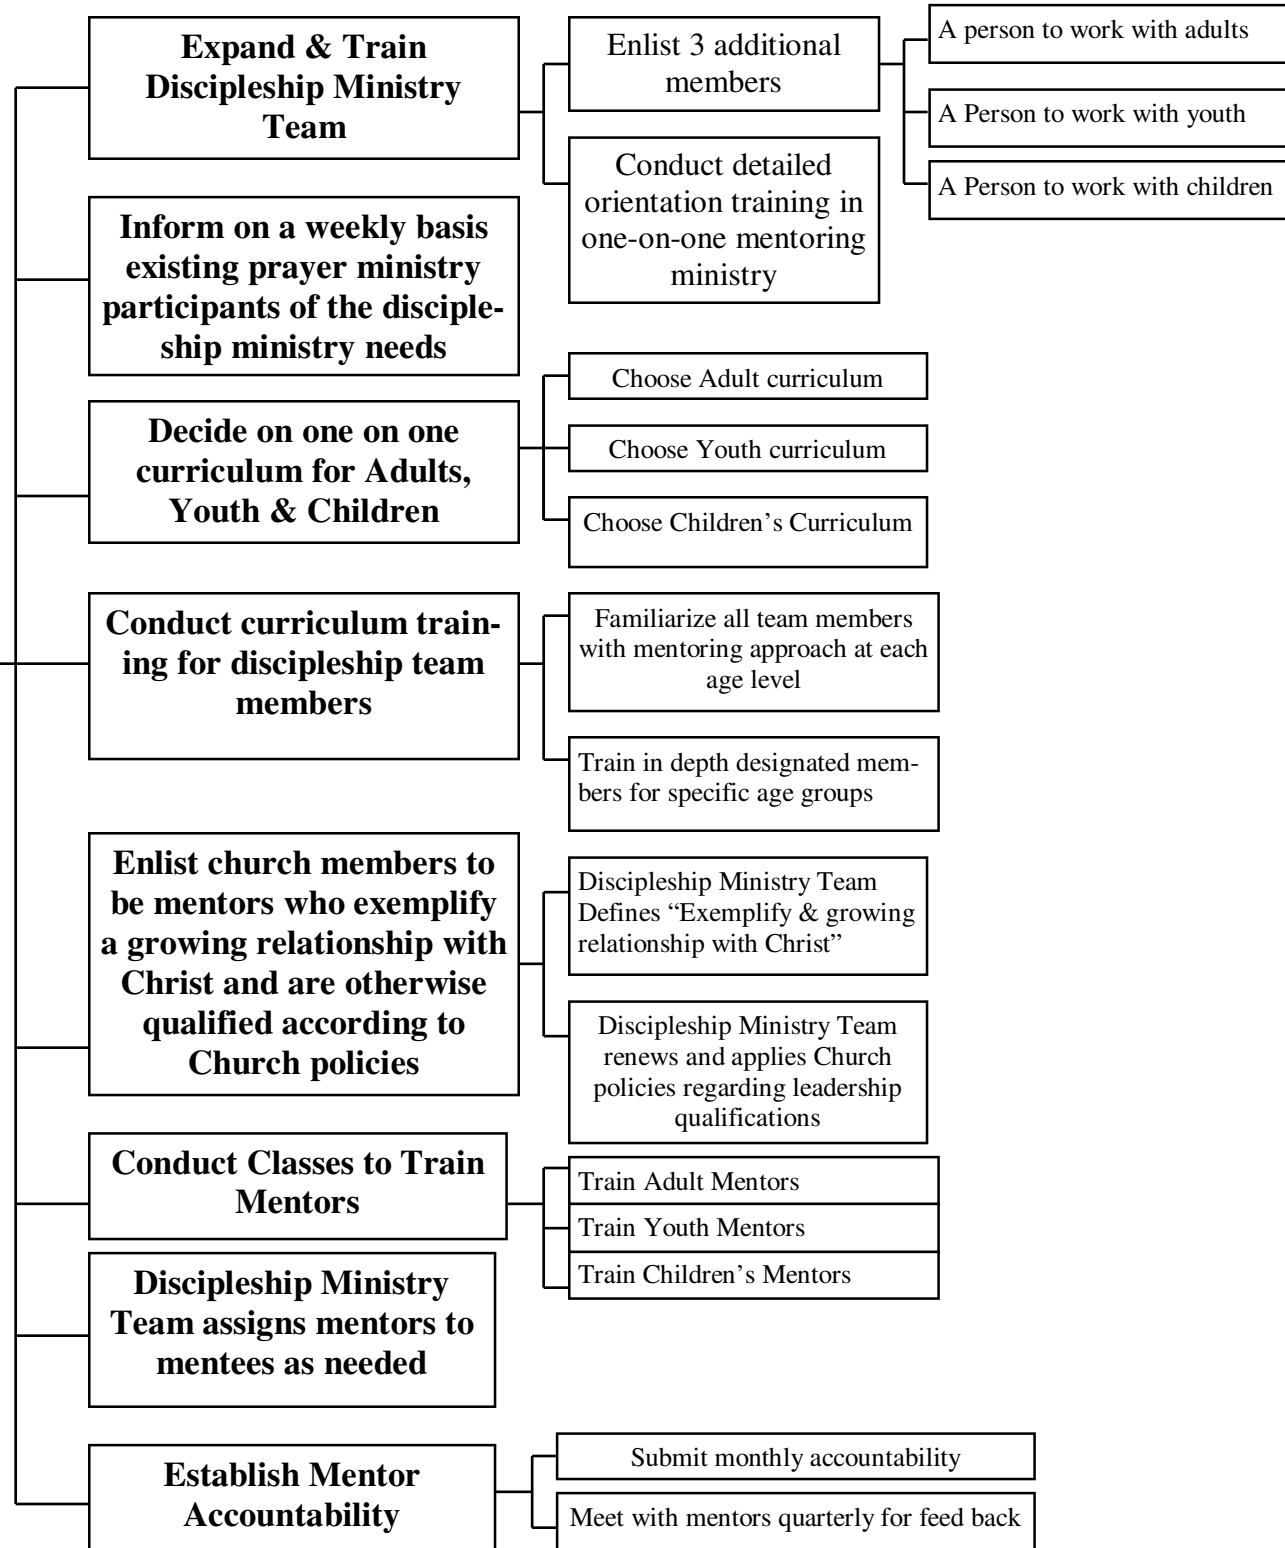

Grow Sunday School

Increase Evangelistic Outreach

Enhance Discipleship

GOAL:
 Establish an ongoing mentoring type transformational discipleship ministry for new and maturing believers by 3/31/09

Expand Facilities Team

Expand Facilities Team Lead Church to pray regularly and seek God's will

**Seek
Professional Help**

Meet With Architect

Meet with Capital Fund Raising Consultant

Meet with local code enforcement

**Formulate the
plan**