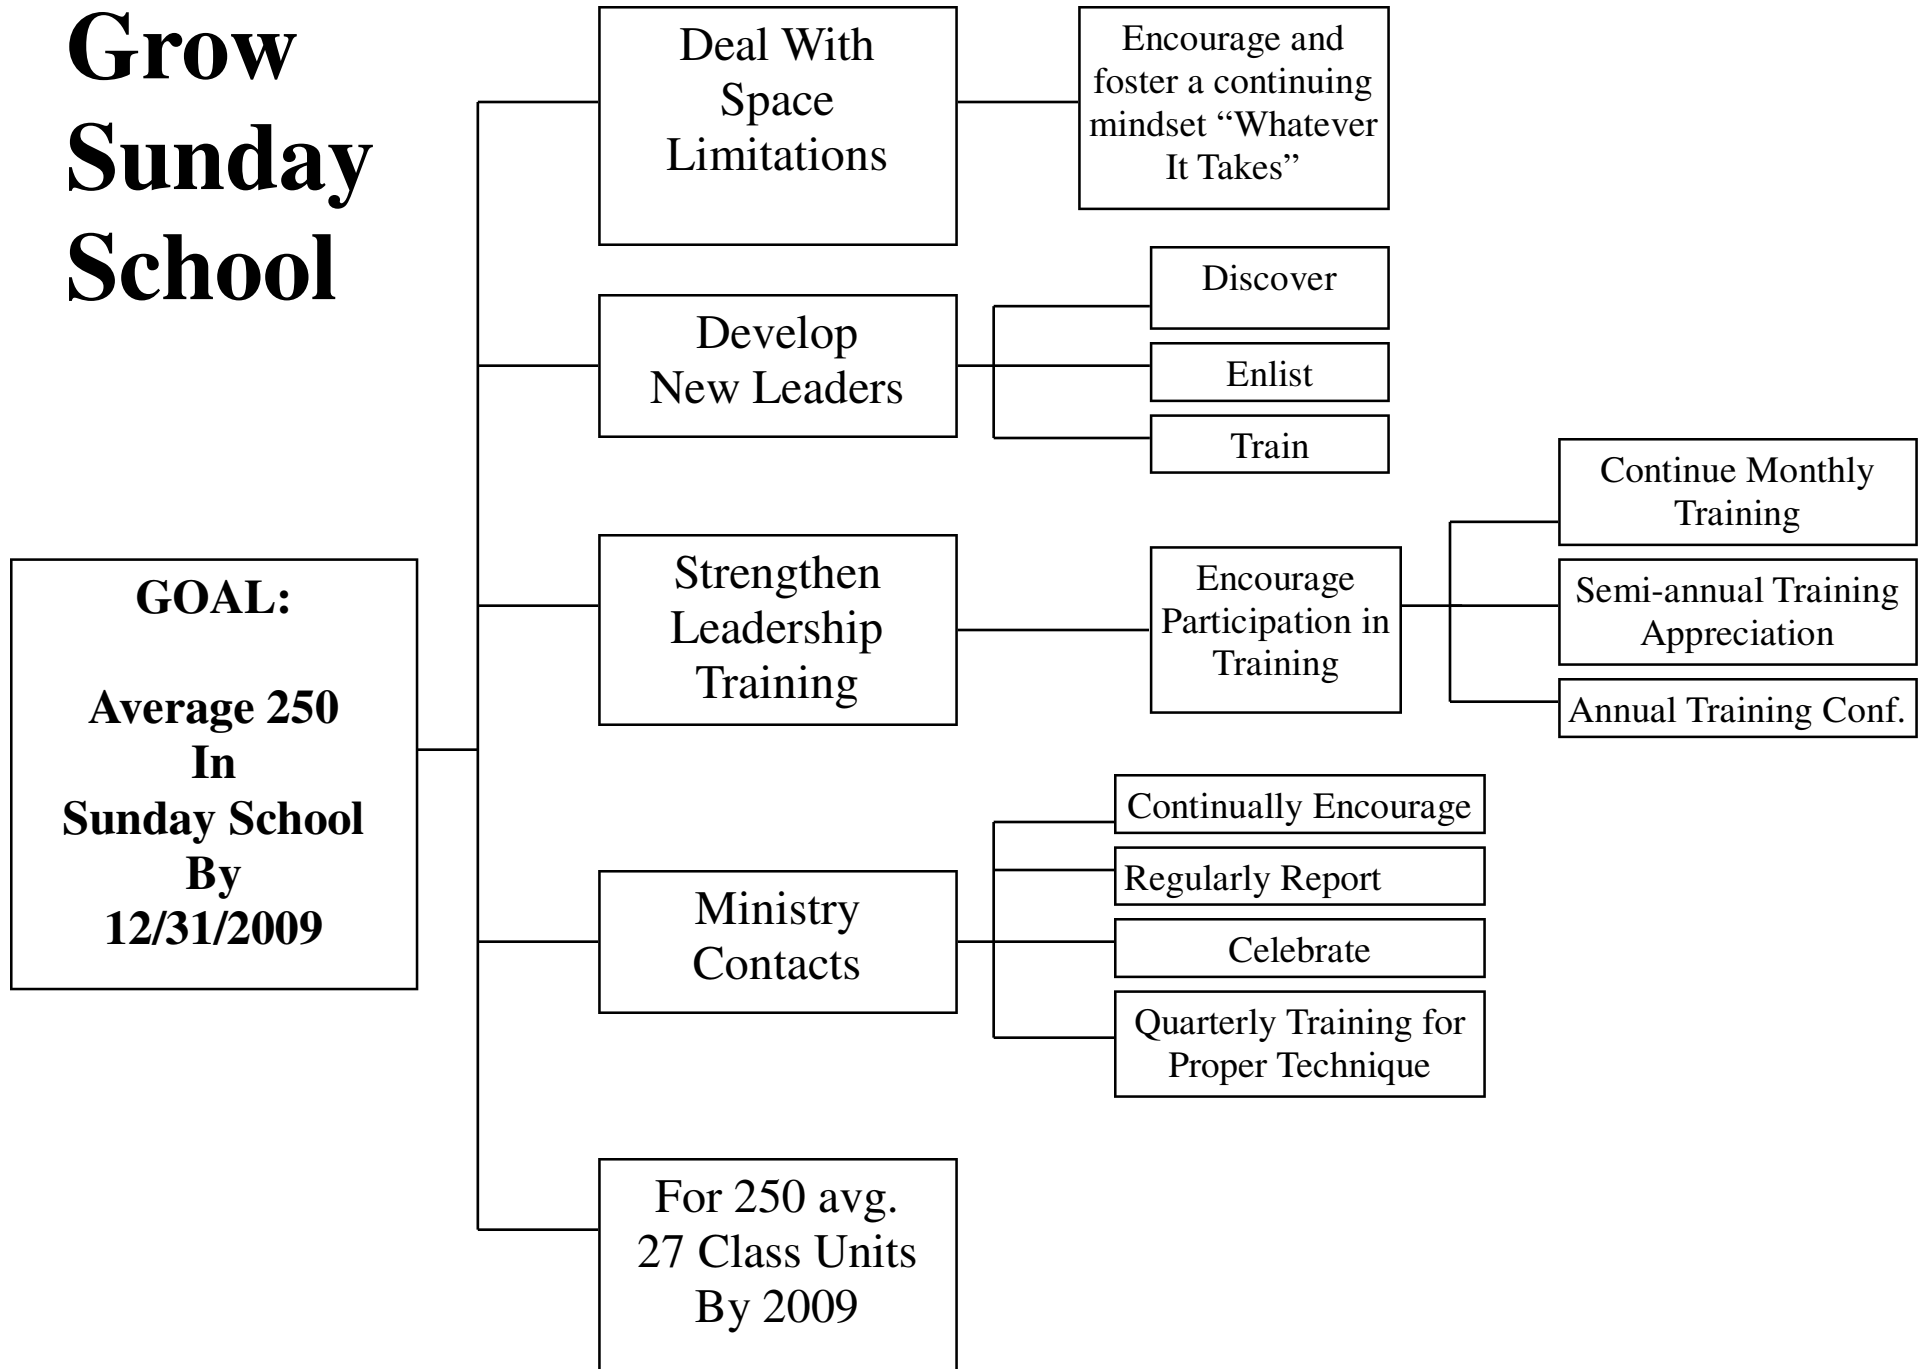

Grow Sunday School

Increase Evangelistic Outreach

Enhance Discipleship

GOAL:
 Establish an ongoing mentoring type transformational discipleship ministry for new and maturing believers by 3/31/09

Expand Facilities Team