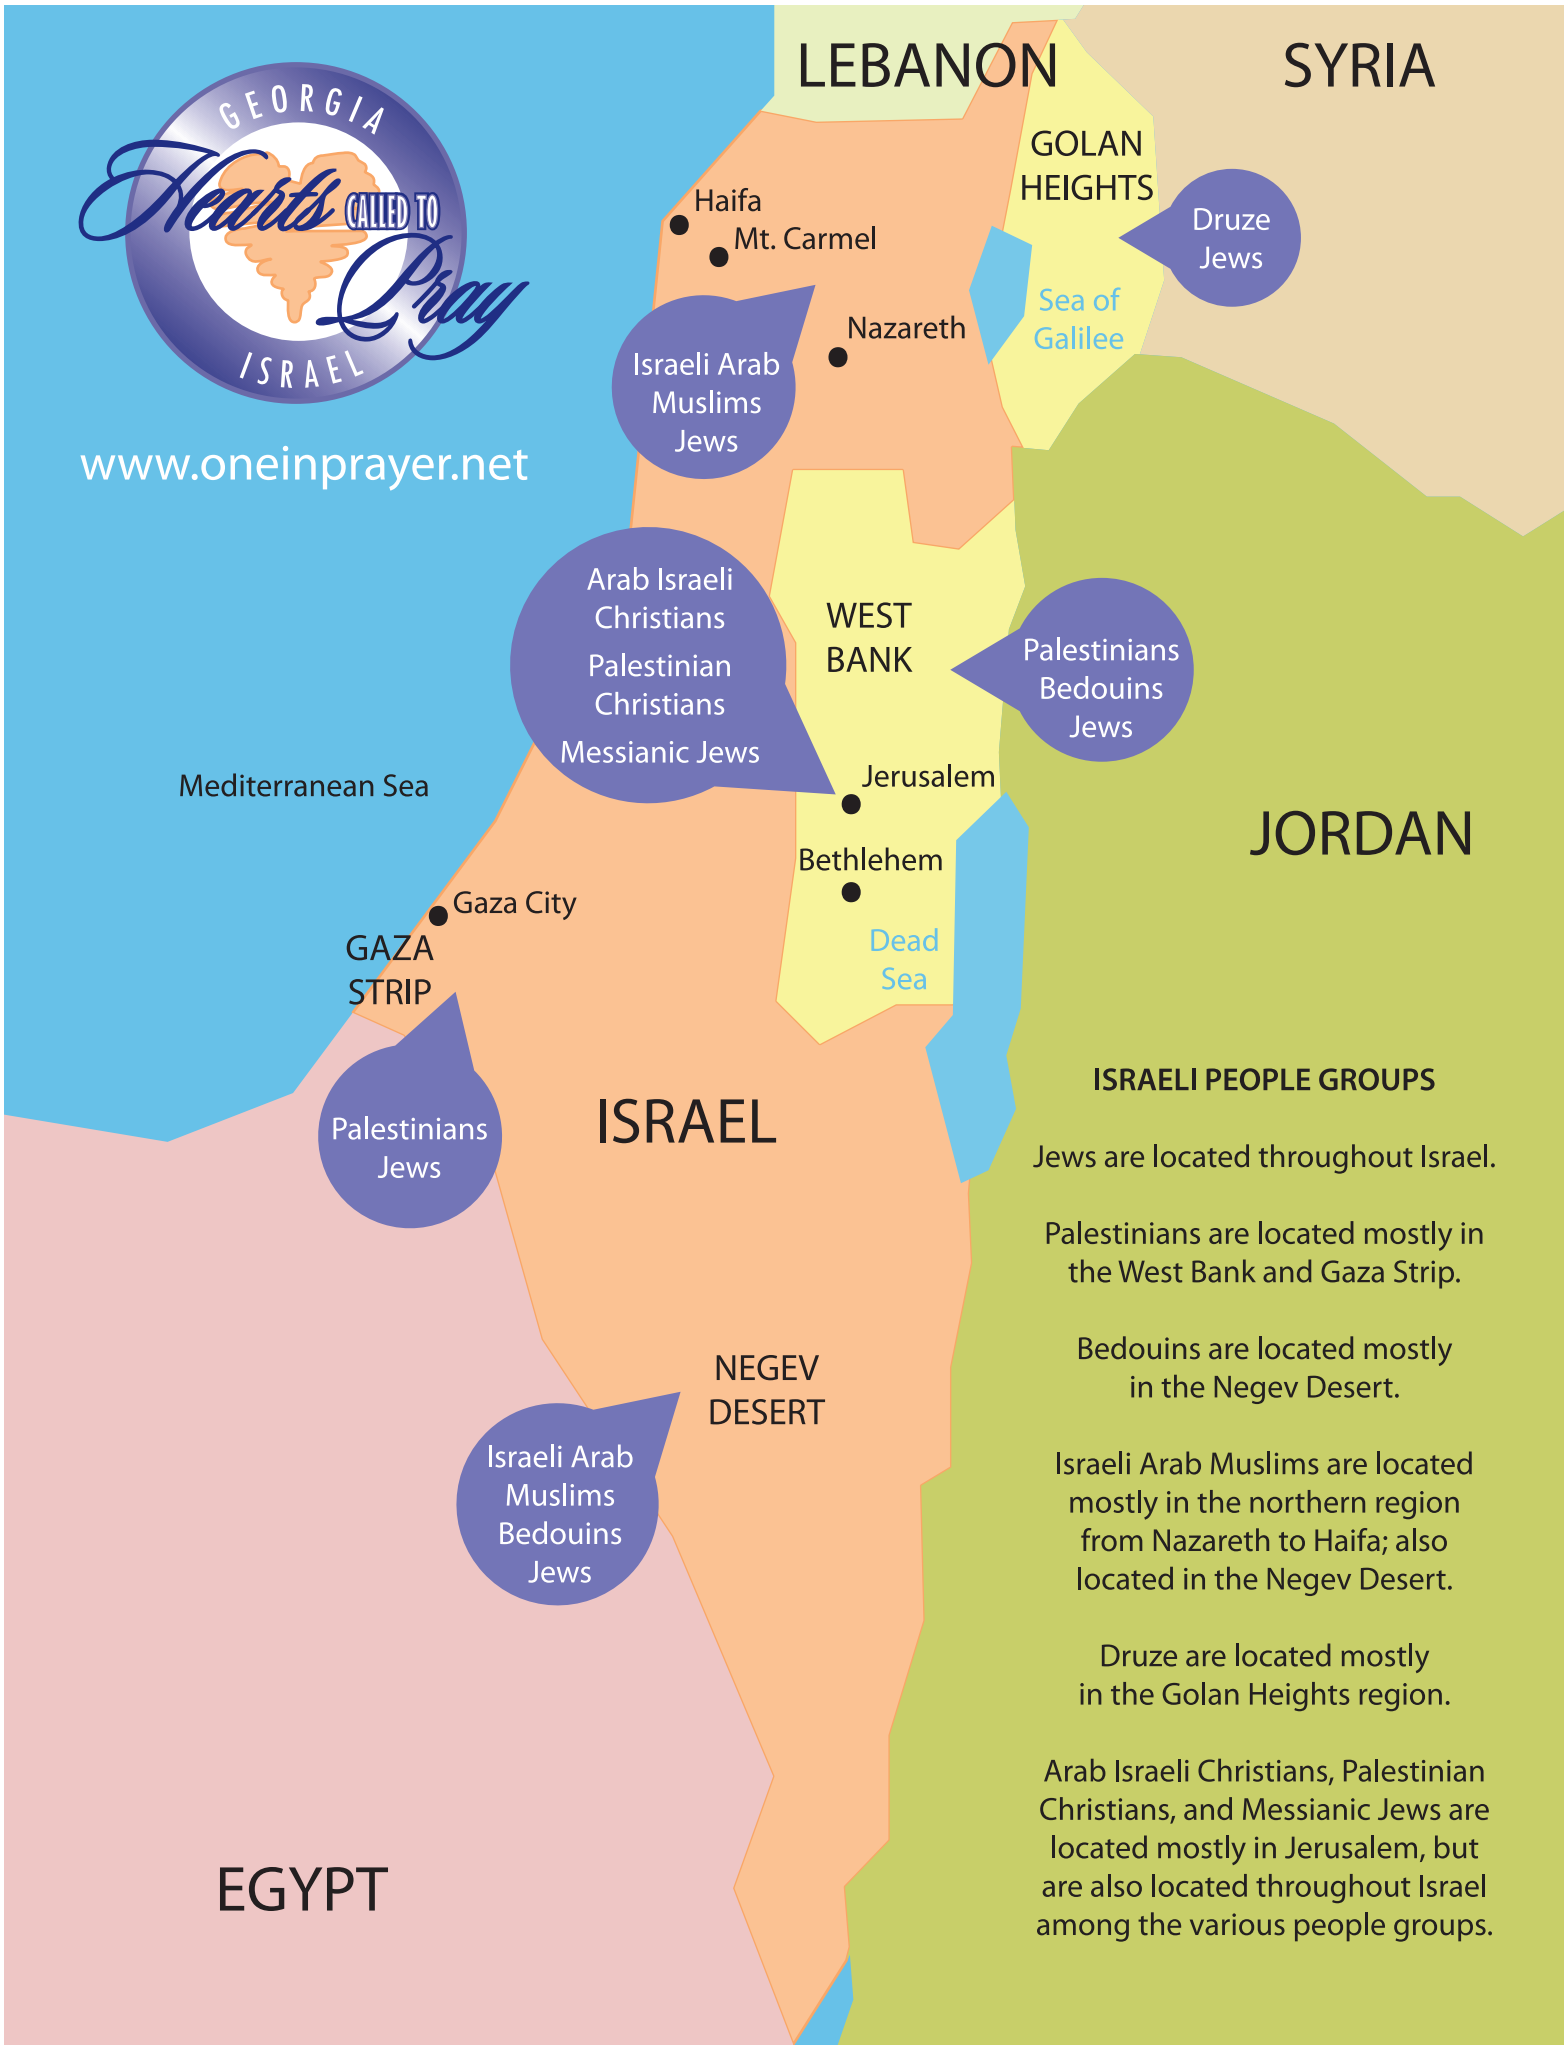

### ISRAELI PEOPLE GROUPS

Jews are located throughout Israel.

Palestinians are located mostly in the West Bank and Gaza Strip.

Bedouins are located mostly in the Negev Desert.

Israeli Arab Muslims are located mostly in the northern region from Nazareth to Haifa; also located in the Negev Desert.

Druze are located mostly in the Golan Heights region.

Arab Israeli Christians, Palestinian Christians, and Messianic Jews are located mostly in Jerusalem, but are also located throughout Israel among the various people groups.